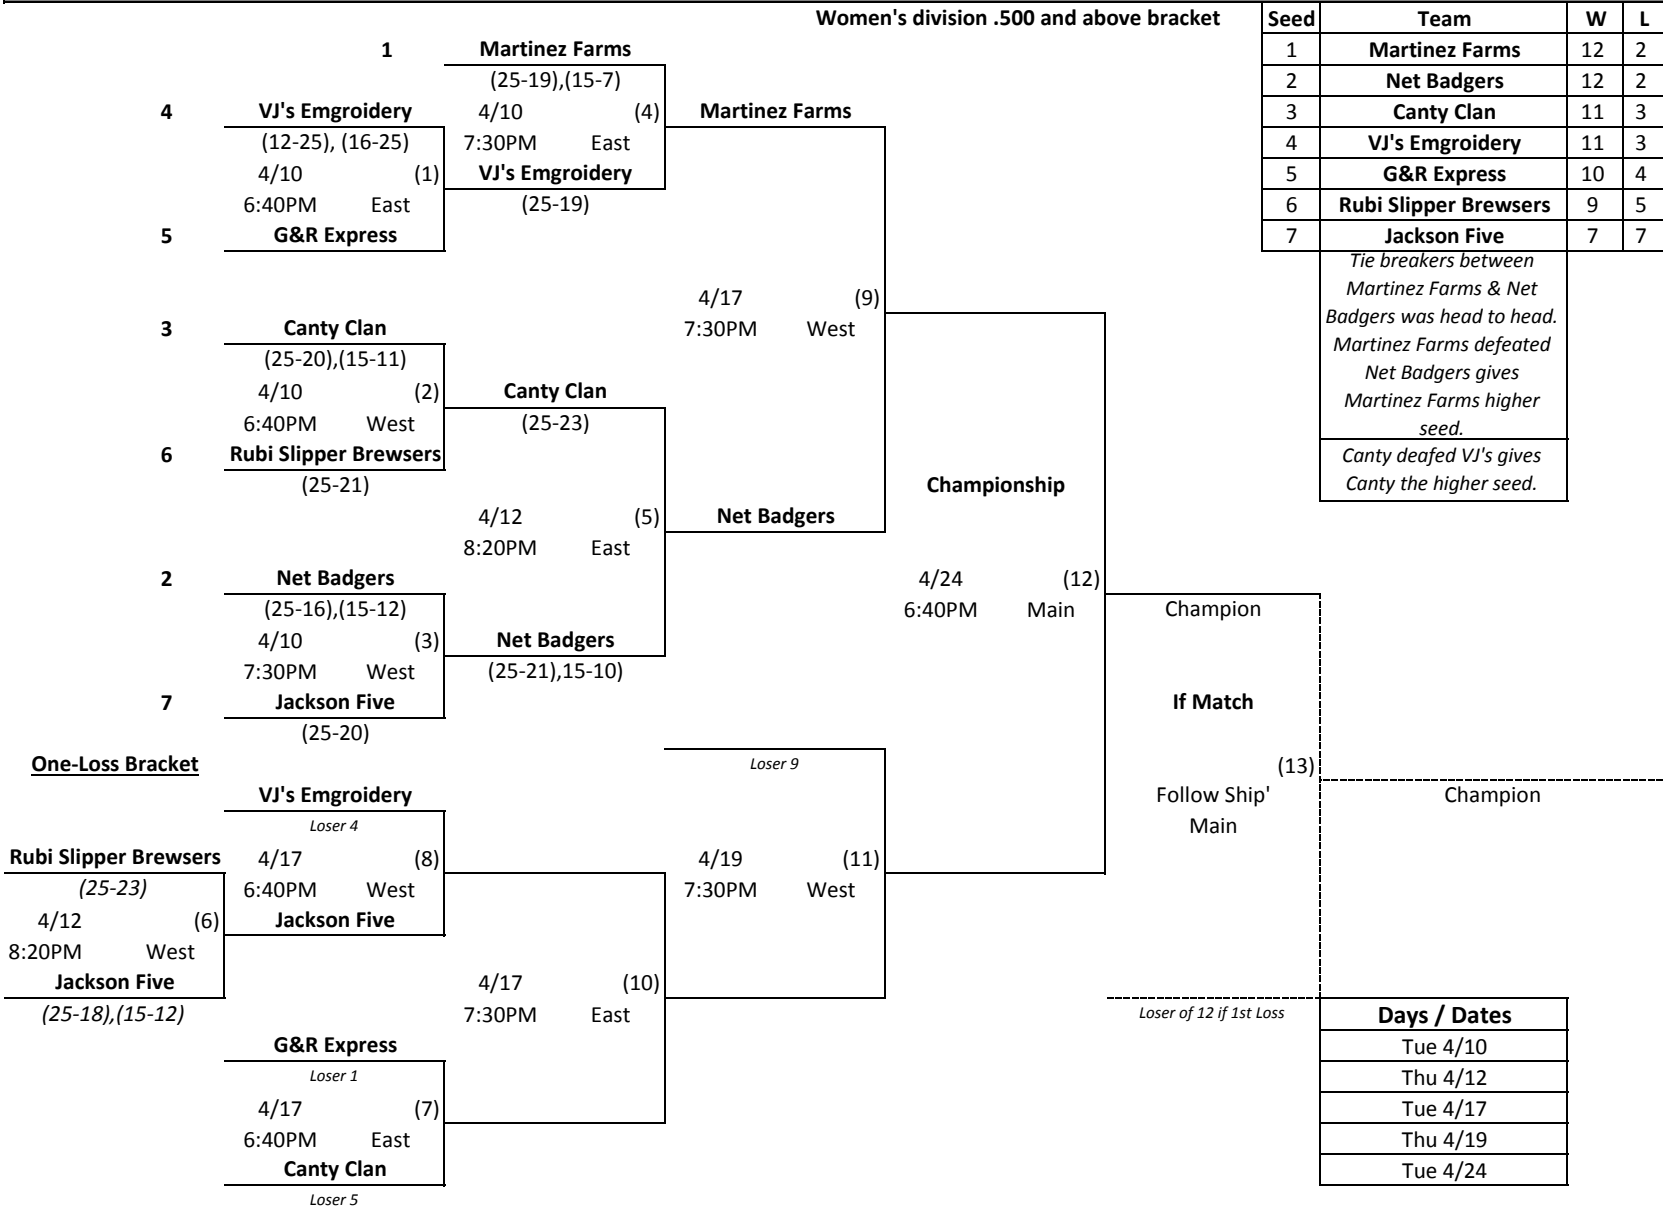

2018 Alamosa Parks & Recreation Women's Comp Tournament

We reserve the right to make changes to rules, regulations, and policies, as well as adjust league or tournament days, dates, and/or times as needed.