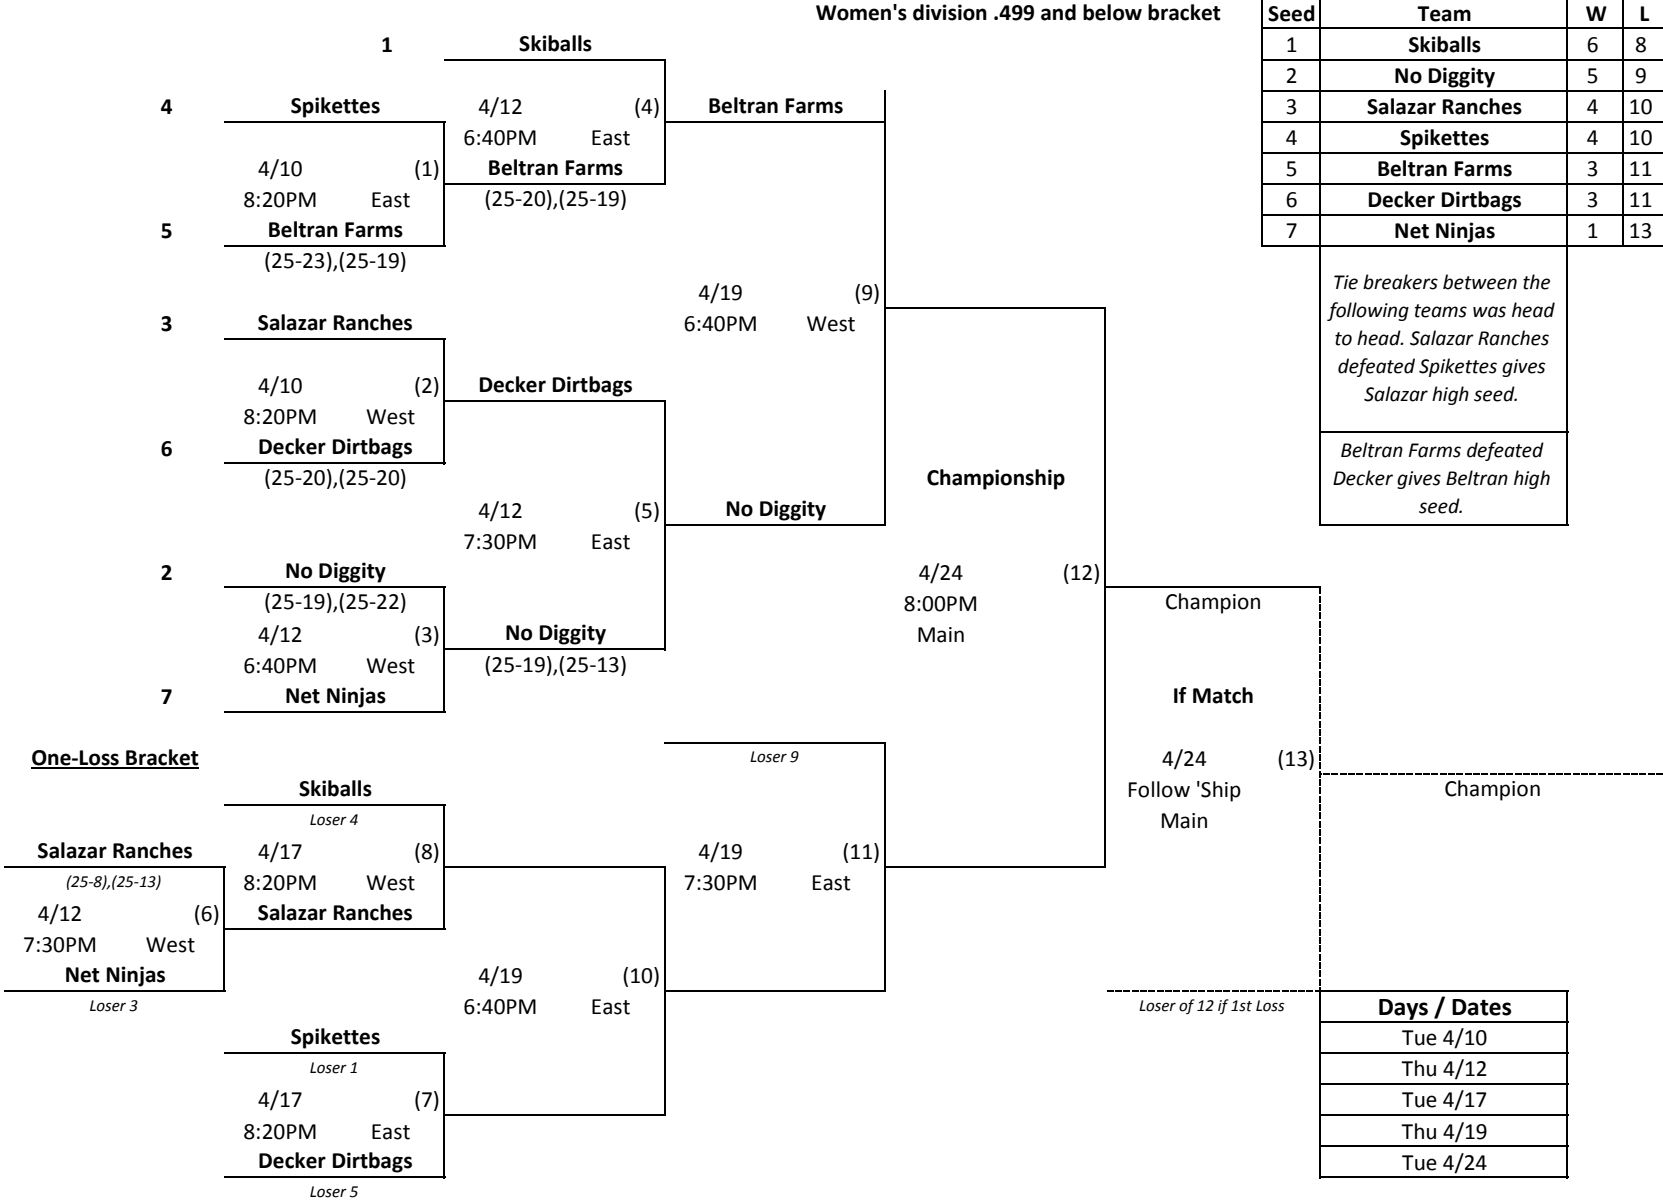

# 2018 Alamosa Parks & Recreation Women's Rec Tournament

We reserve the right to make changes to rules, regulations, and policies, as well as adjust league or tournament days, dates, and/or times as needed.