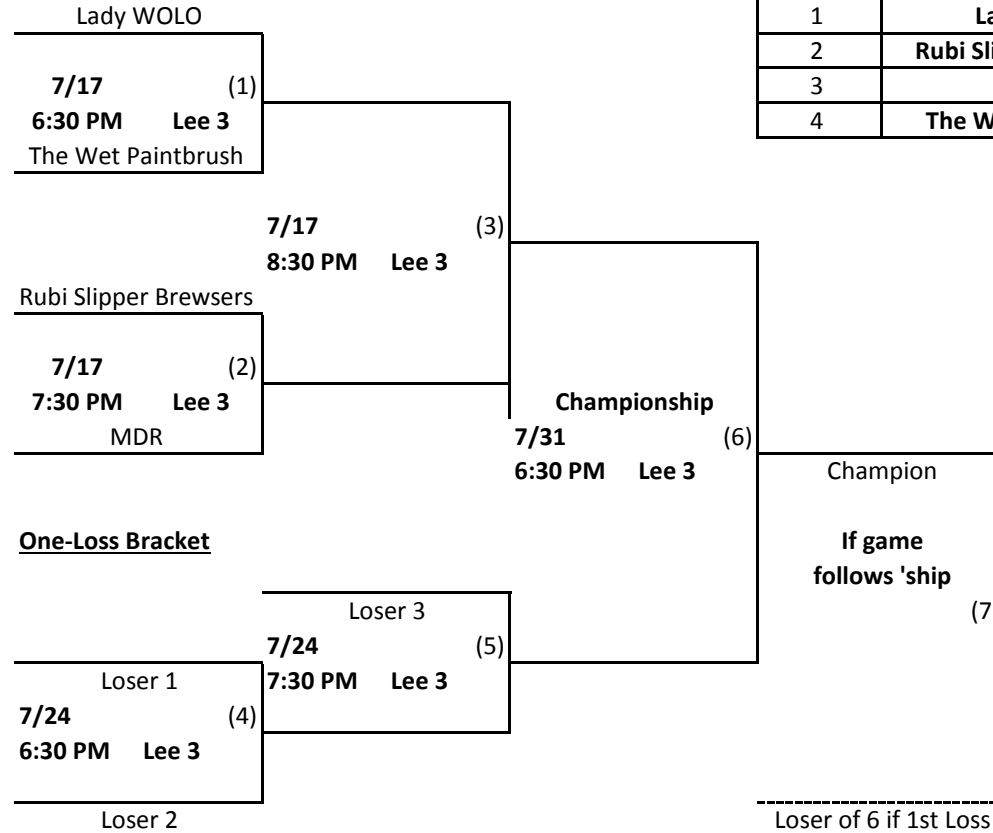

# Women's Softball Tournament - 2018

-We reserve the right to make changes to rules, regulations, and policies, as well as adjust league or tournament days, dates, and/or times as needed.

-Prizes will be given to 1<sup>st</sup> and 2<sup>nd</sup> place tournament winners. Tournament will be double-elimination.

-The Higher-seeded team (lower number) is the home team throughout tournament, until the Championship and If Games. For the Championship Game, the undefeated team is HOME (from Winner's Bracket) and the team with one loss is the VISITOR (from One-Loss Bracket). If the If Game is then needed Home team is determined by coin toss.

-There's no time limit on Championship but run rule is still in affect. If there is an If Game, the time limit will be in affect.

Seed	Team	W	L
1	Lady WOLO	11	1
2	Rubi Slipper Brewsers	9	3
3	MDR	4	8
4	The Wet Paintbrush	0	12

**Days/Dates:**  
 Tue, 7/17  
 Tue, 7/24  
 Tue, 7/31