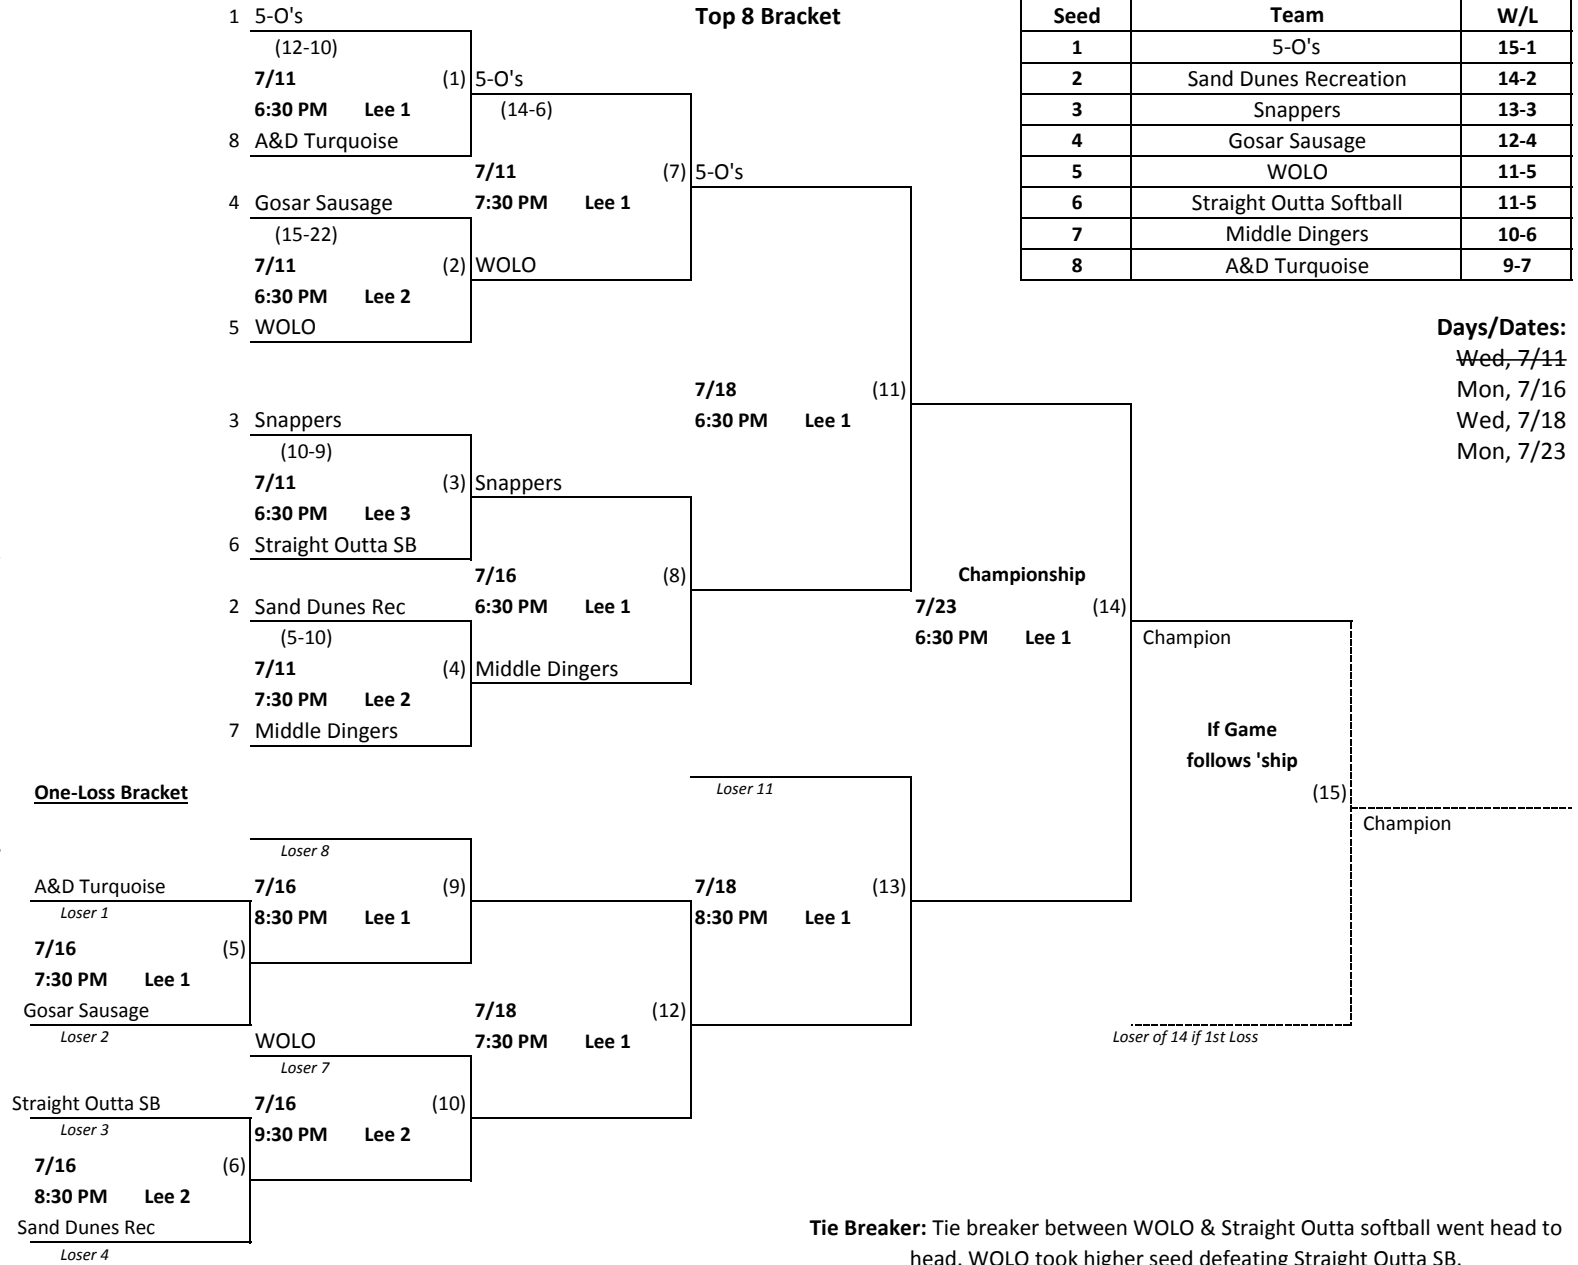

2018 Coed Comp Softball Tournament

-We reserve the right to make changes to rules, regulations, and policies, as well as adjust league or tournament days, dates, and/or times as needed.

-Prizes will be given to 1st and 2nd place tournament winners. Tournament will be double-elimination.

-The Higher-seeded team (lower number) is the home team throughout tournament, until the Championship and If Games. For the Championship Game, the undefeated team is HOME (from Winner's Bracket) and the team with one loss is the VISITOR (from One-Loss Bracket). If the If Game is then needed Home team is determined by coin toss.

-There's no time limit on Championship but run rule is still in affect. If there is an If Game, the time limit will be in affect.

Tie Breaker: Tie breaker between WOLO & Straight Outta softball went head to head. WOLO took higher seed defeating Straight Outta SB.