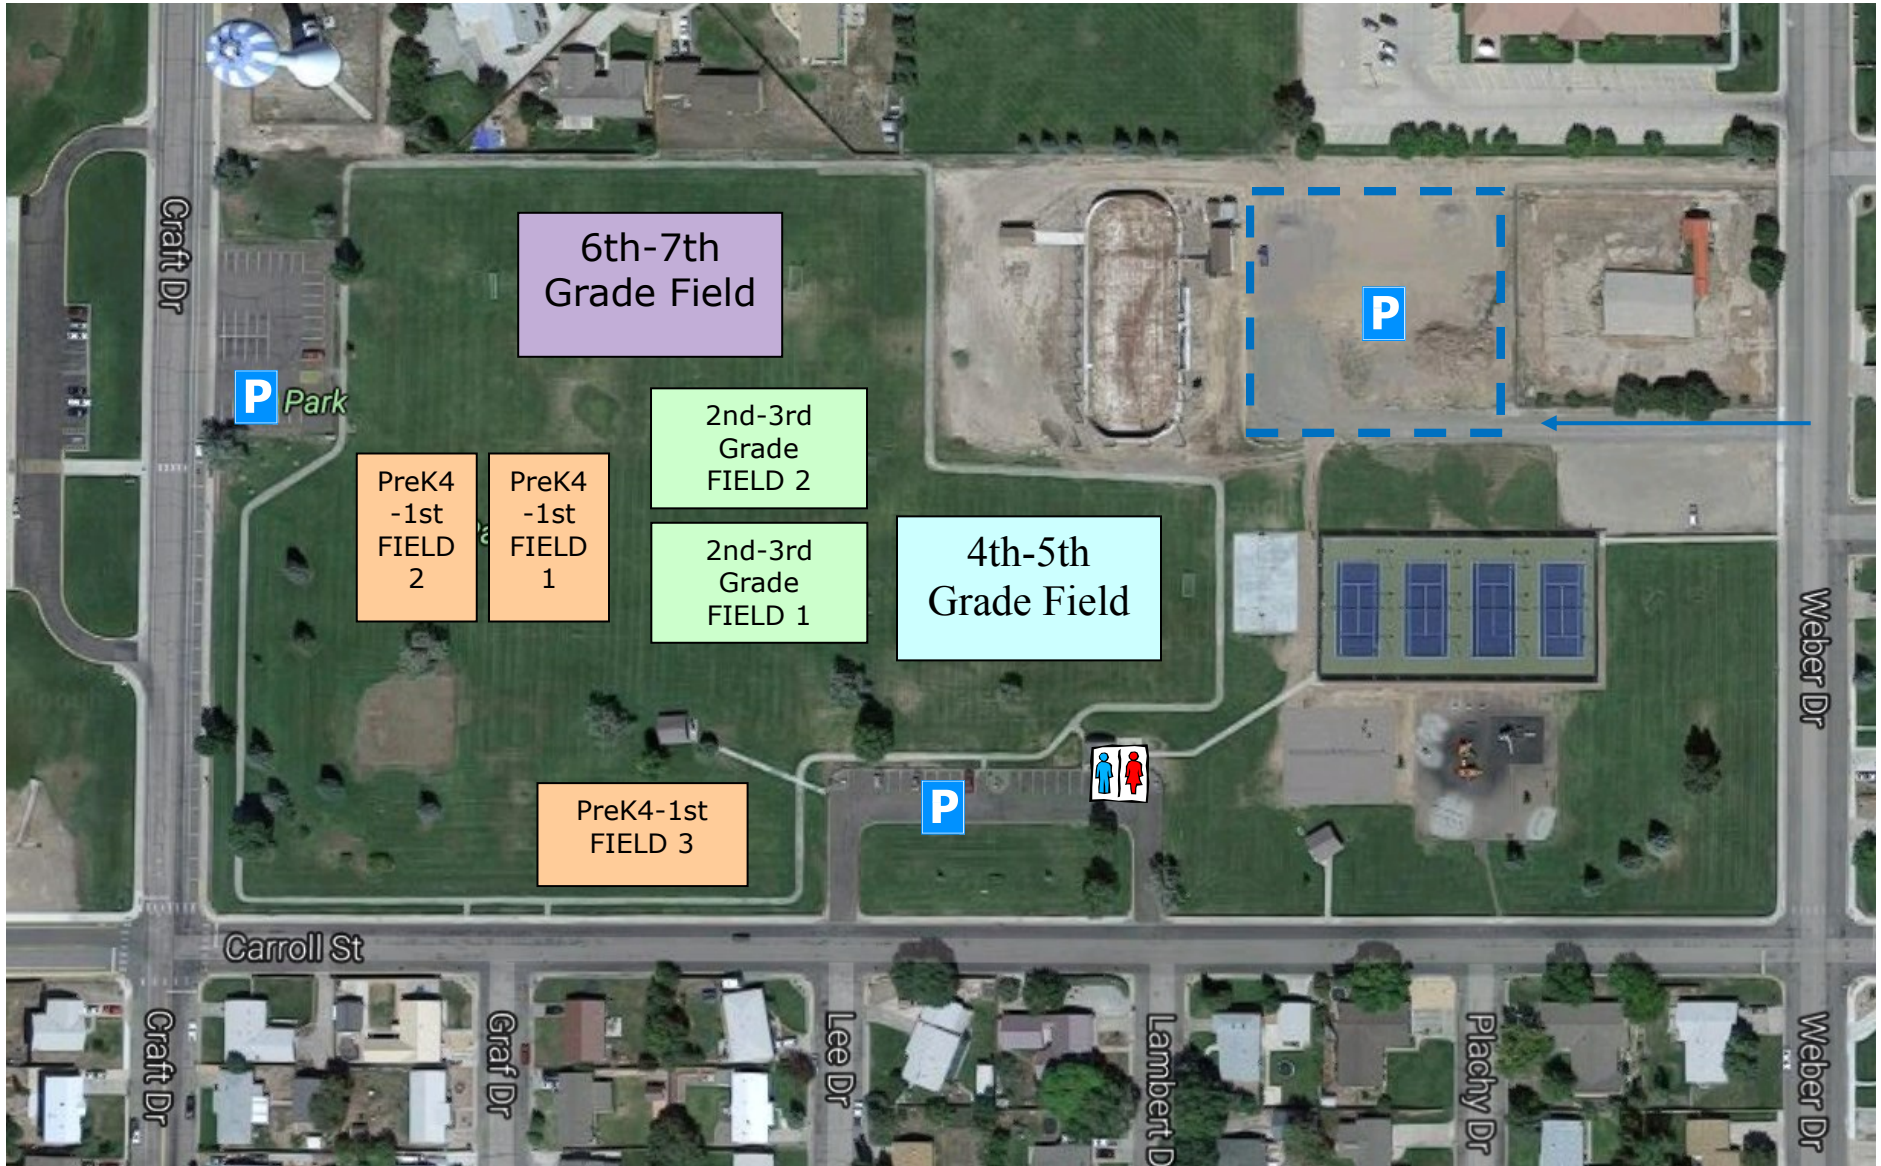

CARROLL PARK SOCCER FIELDS

860 Craft Drive - Updated for Fall 2018

P Parking, also available along streets and in the Ice Rink parking lot

 Restrooms